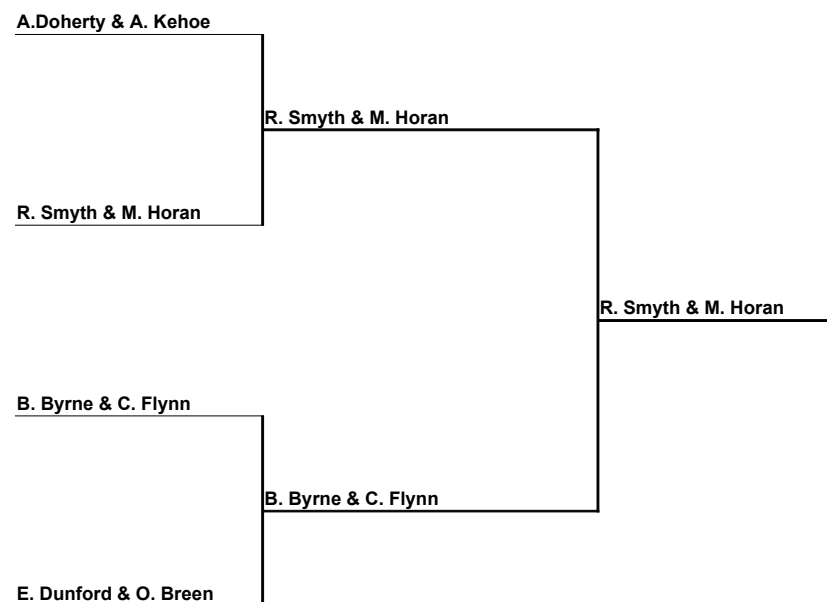

MEN'S DOUBLES PLATE

COMPLETE BY:
26th August

FINAL
1st September

W. O'Brien & G. Roche

D. Geraghty & M. Smyth

D. Geraghty & M. Smyth

D. Geraghty & M. Smyth

J. O'Connor & J. McMorrin

J. O'Connor & J. McMorrin

G. Law & M. Weldon

LCC TENNIS 2007 CLUB CHAMPIONSHIPS

LADIES DOUBLES PLATE

COMPLETE BY:
26th August

FINAL
1st September

LCC TENNIS 2007 CLUB CHAMPIONSHIPS

MIXED DOUBLES PLATE